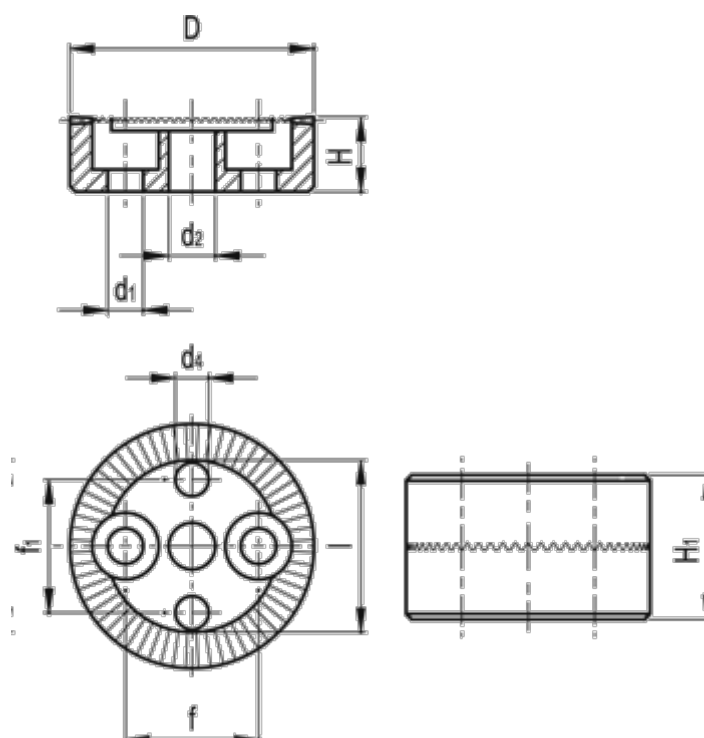

Article number: 206555360

Description: E+G Serrated locking plate  
GN 187.4-32-60-B-NI

## Measures

D	= 32	l	= 23.5
d	= M6	Number of teeth	= 60
d1	= 5.3	Weight (g)	= 41
d4 H11	= 5		
f	= 18		
f1	= 18		
H +/-0.9	= 9.0		
H1	= 18		